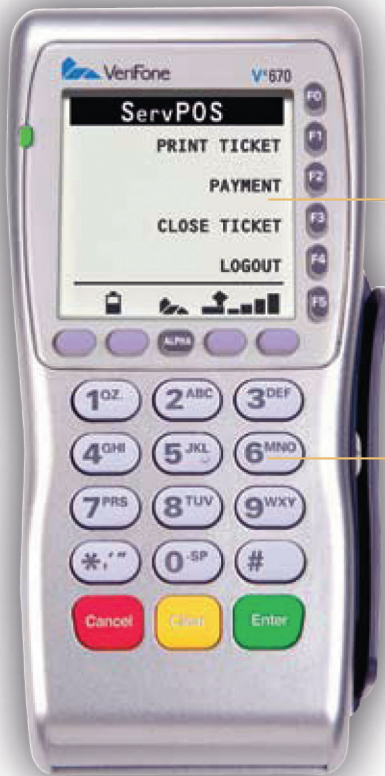

FRIENDLY FEATURES

- Lightning-fast processor and WiFi or GPRS connectivity speed transactions
- Ergonomically designed hand-held device to make customer input and staff handling easier
- MAXui interface provides an easy-to-read, high-contrast, backlit display
- Spill resistant, durable and break resistant when dropped on a hard floor from up to three feet

SMART DESIGN

- Vertical mag-stripe card reader with contoured blade increases read rate
- Optional holster fits easily onto employee's belt to keep hands free
- Proven V^x Solutions and industry-leading ServPOS and SoftPay software provide a familiar environment, like an ATM, to minimize training
- High-capacity lithium-ion battery can be quickly swapped using one hand
- PCI PED approval ensures compliance with the most stringent security standards, including industry benchmark WPA WiFi security

MADE FOR BUSINESSES ON THE MOVE

- Wireless portability provides customer convenience
- Long-life batteries will keep your staff productive
- Optional base station features spare battery charger, USB ports and dial capabilities

ANYTIME ANYWHERE

V^x 670

Backlit display and bold menu prompts make use easy

Lightening fast WiFi connectivity

ATM style PIN pad and large tactile keypad for ease of use

Latest security standards mean unsurpassed protection

Tough, drop-resistant, spill-resistant case

Spare battery charger, USB ports, dial capability and quick-changing, long-life batteries